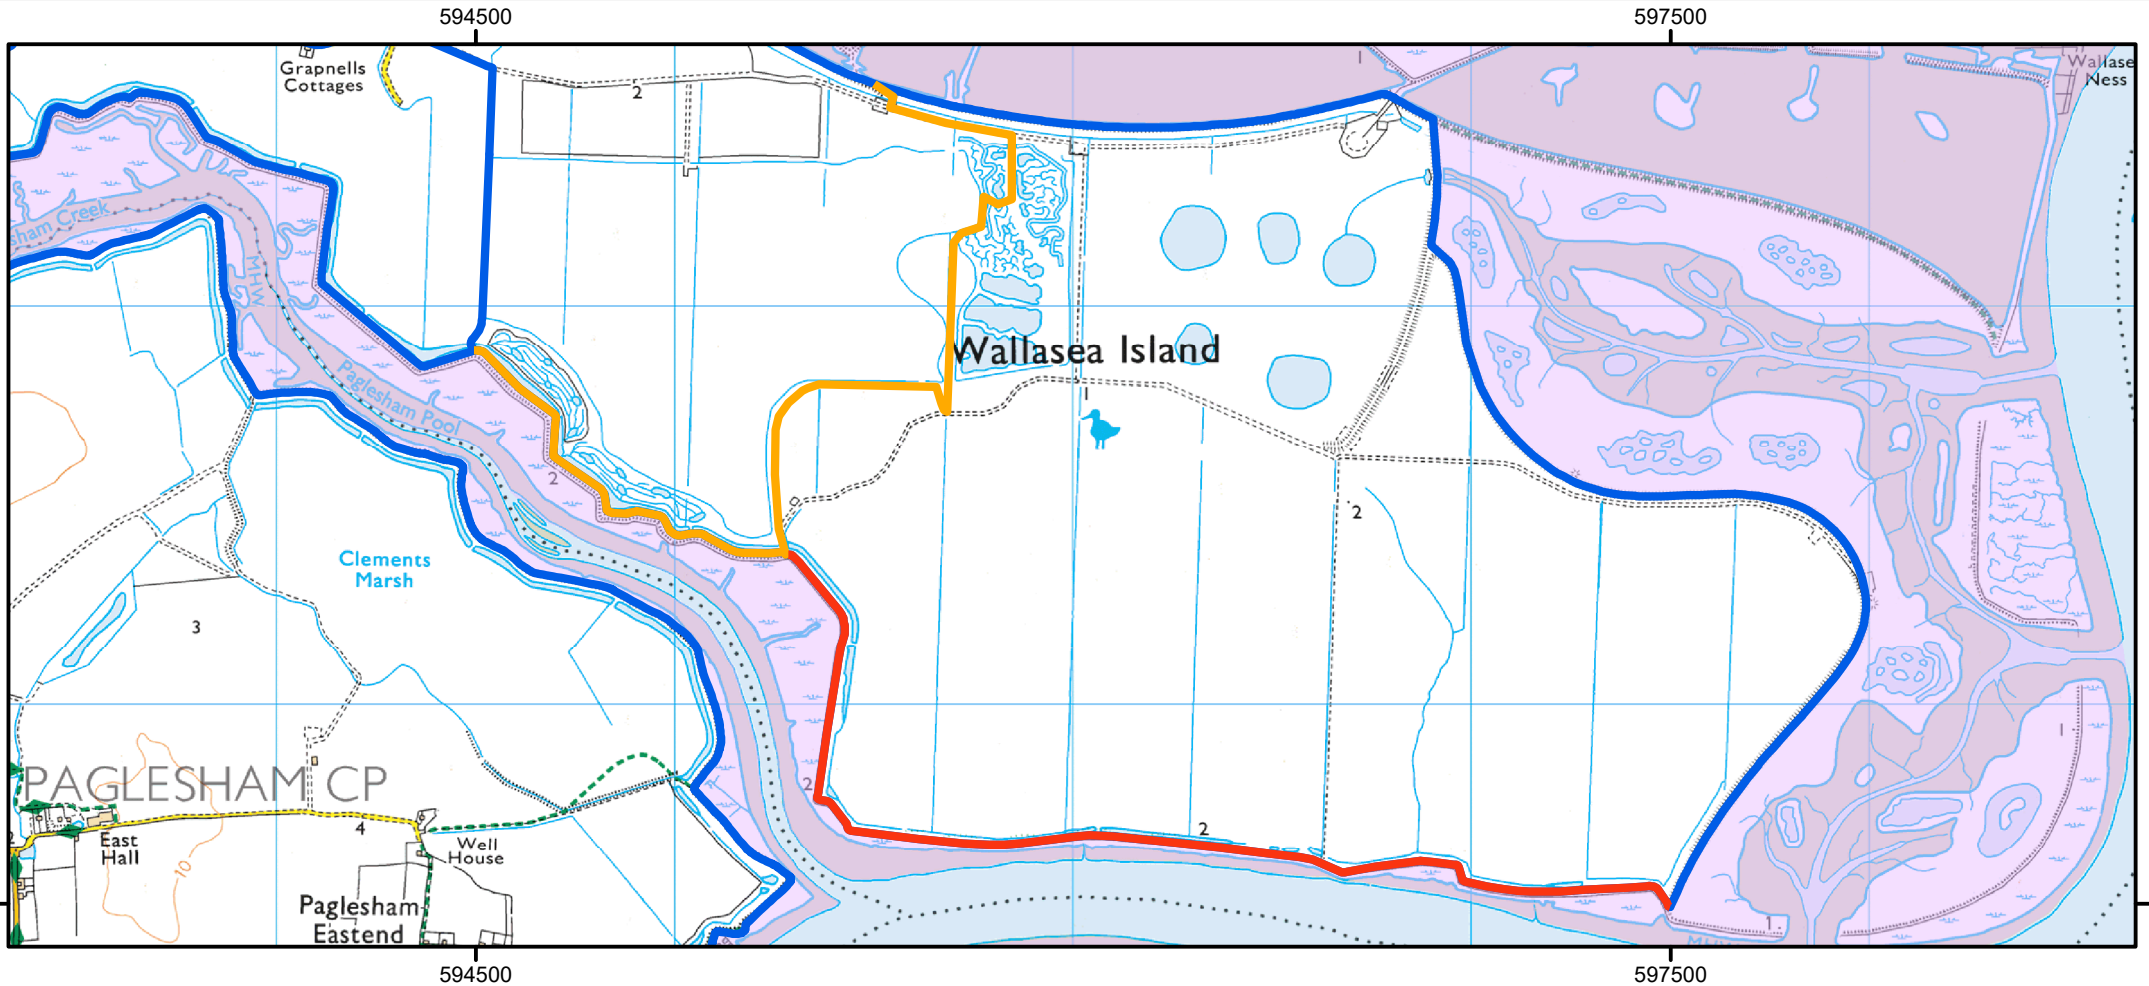

KING CHARLES III ENGLAND COAST PATH TEMPORARY CLOSURE

The King Charles III England Coast Path marked red on the map is closed from 8th August until 15th November for land management purposes

Please use the temporary route marked orange.

This does not affect Public Rights of Way and permissive or traditional rights.

Case Number: 2024070251

For more information call the
Open Access Contact Centre on 0300 060 2091
or visit our website at
www.gov.uk/right-of-way-open-access-land/use-your-right-to-roam

- Temporary Closure
- Temporary Route
- King Charles III England Coast Path
- Coastal Margin